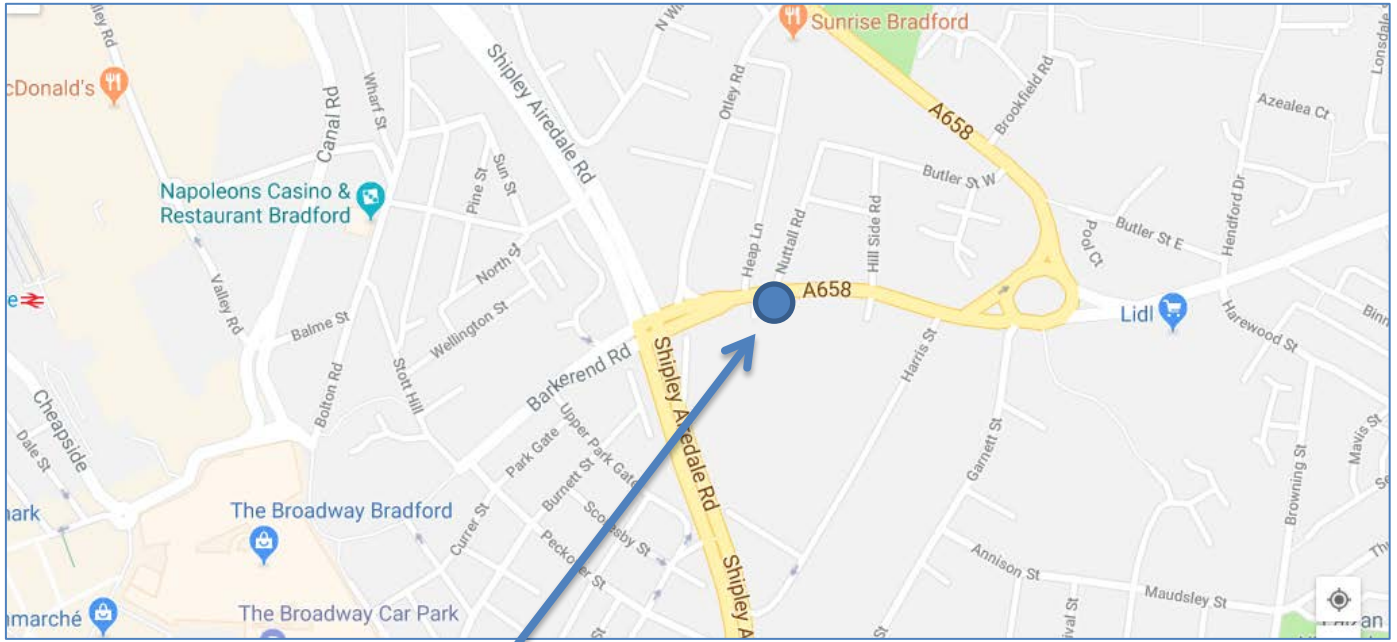

**Appleton House Training Centre
130 Barkerend Road, Bradford, BD3 9BD**

Appleton House Training Centre, 130 Barkerend Road, Bradford, BD3 9BD

Public Transport

Buses 670, 687, X11 from Interchange

Bus 645 from Market Street

Parking:

Burnett Street, Bradford, BD1 4AU

£4 Over 3 hours

Broadway Centre, Bradford

£3 Up to 5 Hours £5 Over 5 hours